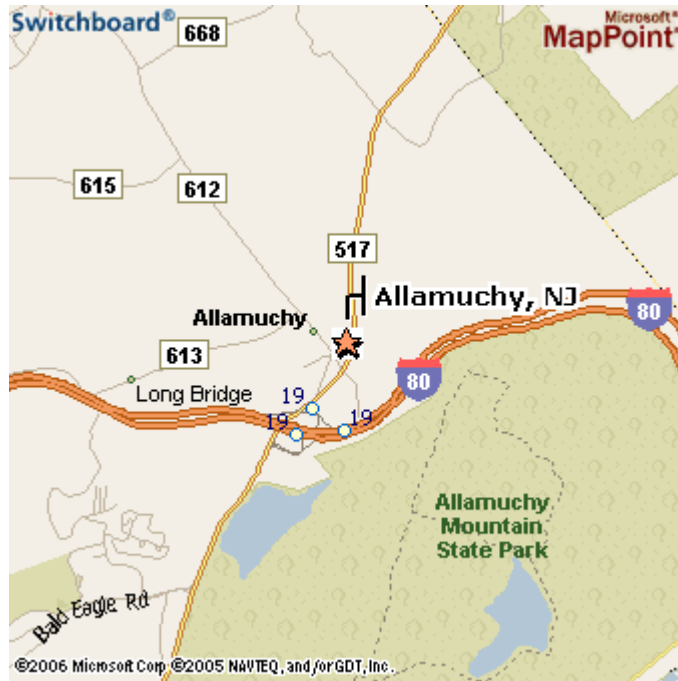

Driving Directions

FROM ROUTE 57, WASHINGTON: Go into Hackettstown. The road will come to a T at the Golden Skillet. Turn left and take Mountain Avenue to the traffic light at the top of the hill. There will be a Shell gas station on your right side. Turn left onto Route 46 (Main Street) and follow this road through town to the second traffic light. Turn right onto High Street (Route 517). Follow this road out of town, past the Panther Valley Mall, over Route 80. Take the first left after Route 80 (Johnsonburg Road) and follow the directions after the ***** below.

FROM ROUTE 46 WEST: Drive into Hackettstown to the second traffic light. The Summit Bank will be on your right. Take a left onto High Street (Route 517). Follow this road out of town, past the Panther Valley Mall, over Route 80. Take the first left after Route 80 (Johnsonburg Road) and follow the directions after the ***** below.

FROM ROUTE 46 EAST: Drive into Hackettstown to the light at the top of the hill (Shell Station and David's Country Inn) continue to the right into town. At the second traffic light, turn right onto High Street (Route 517). Follow this road out of town, past the Panther Valley Mall, over Route 80. Take the first left after Route 80 (Johnsonburg Road) and follow the directions after the ***** below.

FROM ROUTE 80 EAST: Get off at Exit 19. At the end of the ramp, turn right onto Route 517, crossing over Route 80 and take the first left (Johnsonburg Road) after the exit, and follow the directions after the ***** below.